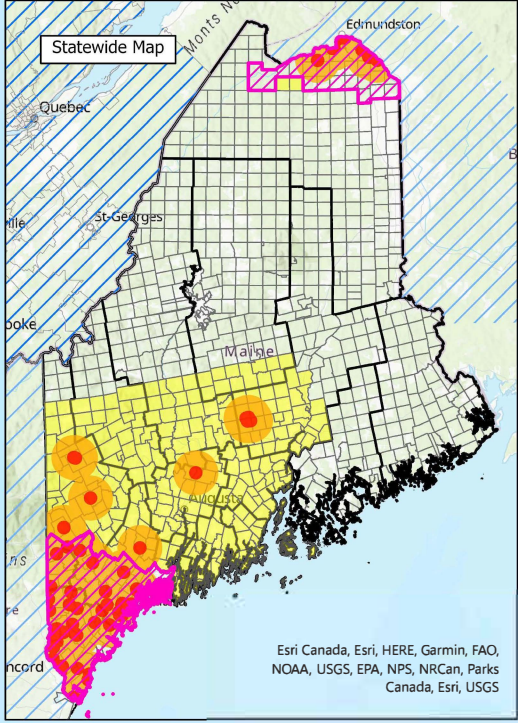

Esri, Canada, Esri, HERE, Garmin, FAO, NOAA, USGS, EPA, NPS, NRCAN, Parks Canada, Esri, USGS