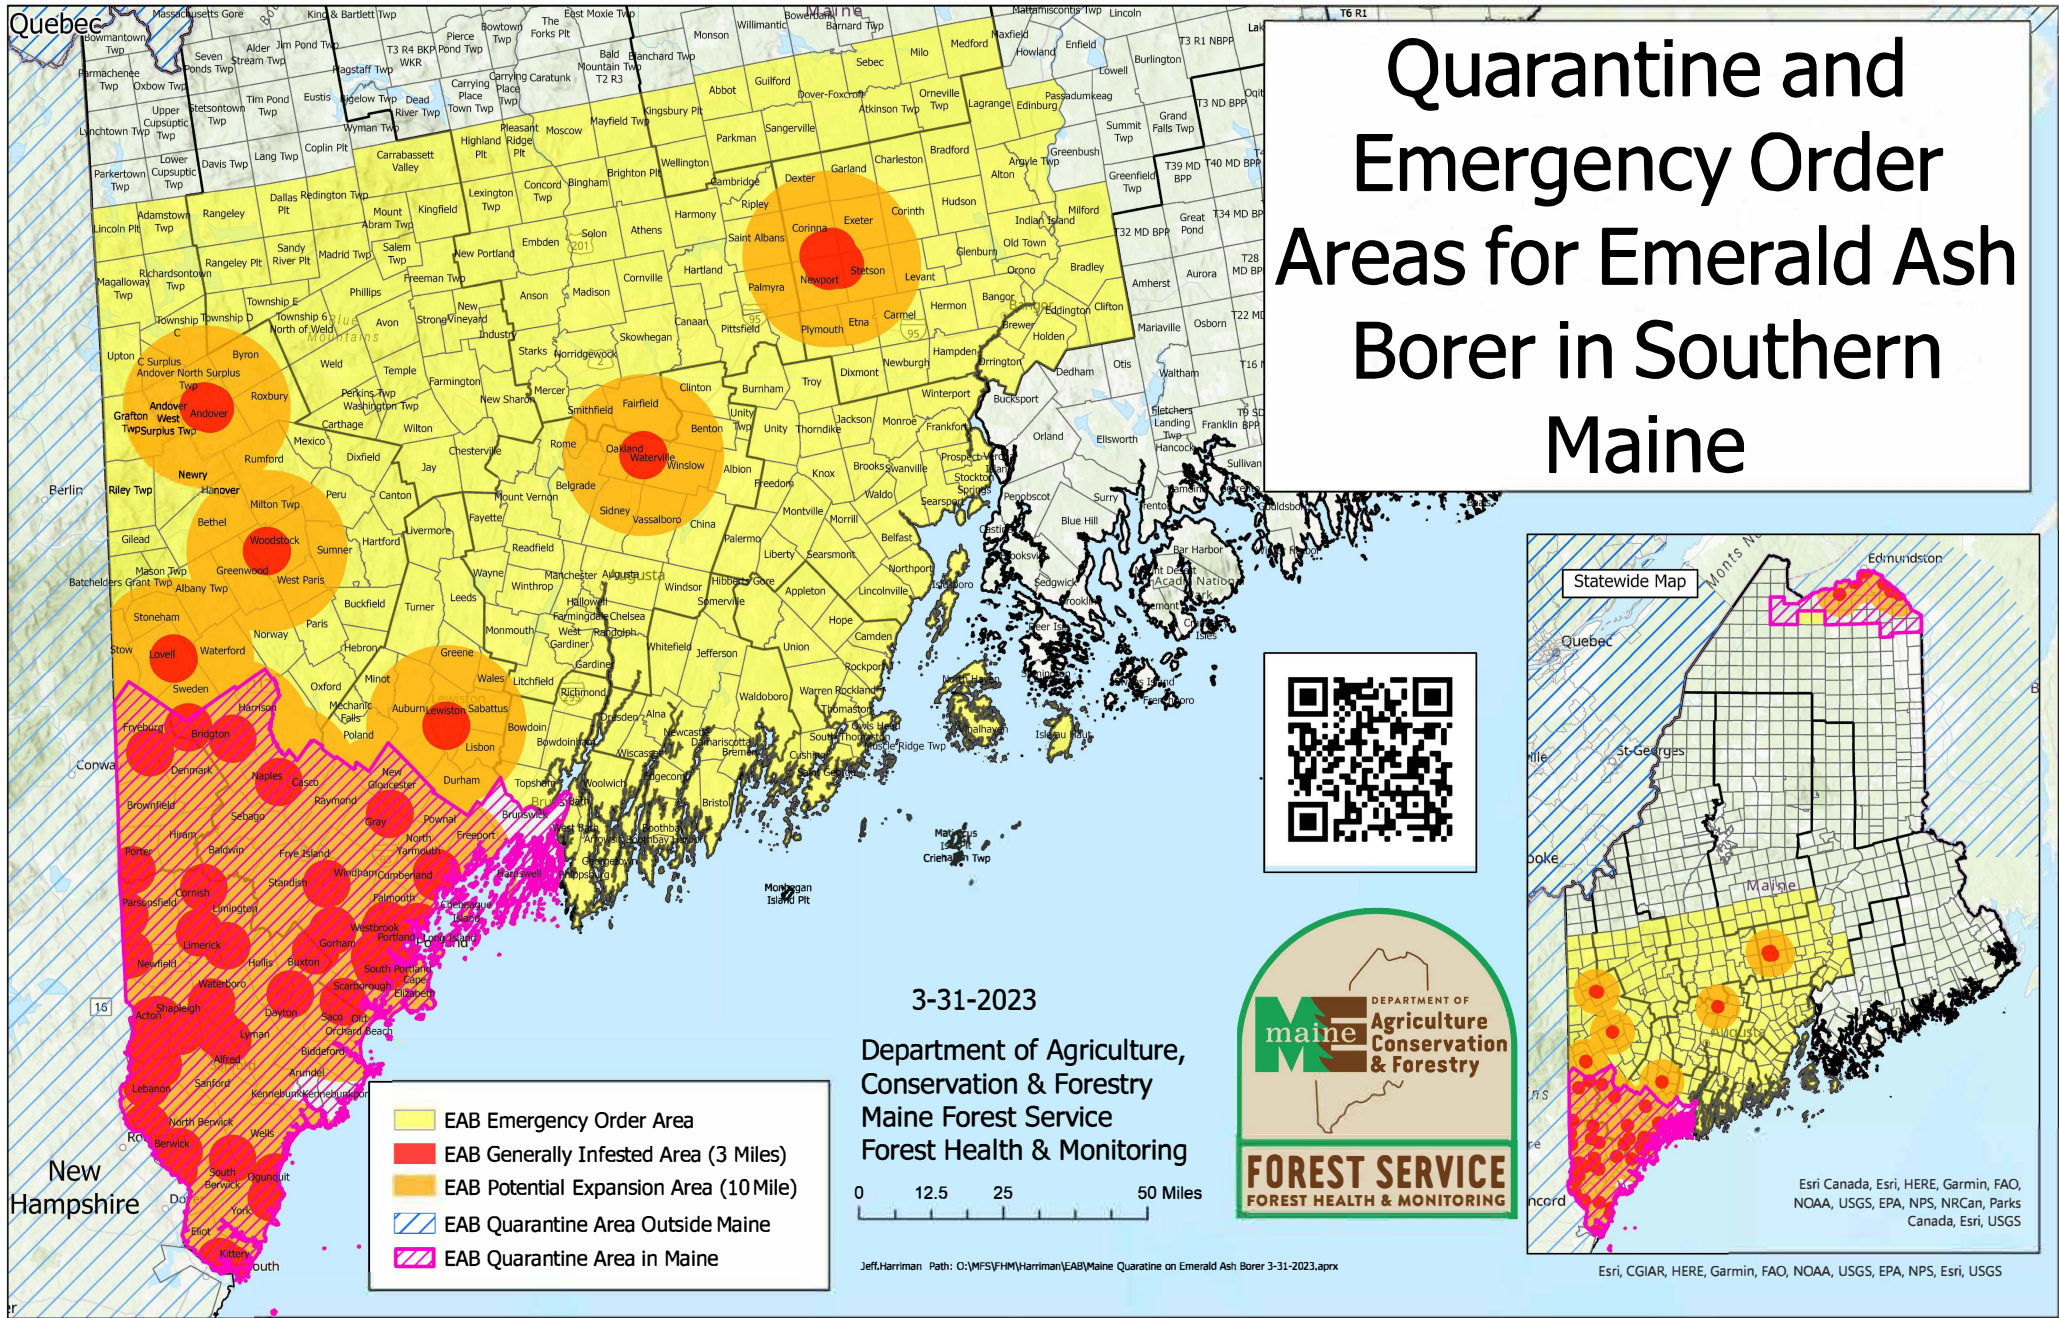

Quarantine and Emergency Order Areas for Emerald Ash Borer in Southern Maine

- EAB Emergency Order Area
- EAB Generally Infested Area (3 Miles)
- EAB Potential Expansion Area (10 Mile)
- EAB Quarantine Area Outside Maine
- EAB Quarantine Area in Maine

3-31-2023
Department of Agriculture,
Conservation & Forestry
Maine Forest Service
Forest Health & Monitoring

0 12.5 25 50 Miles